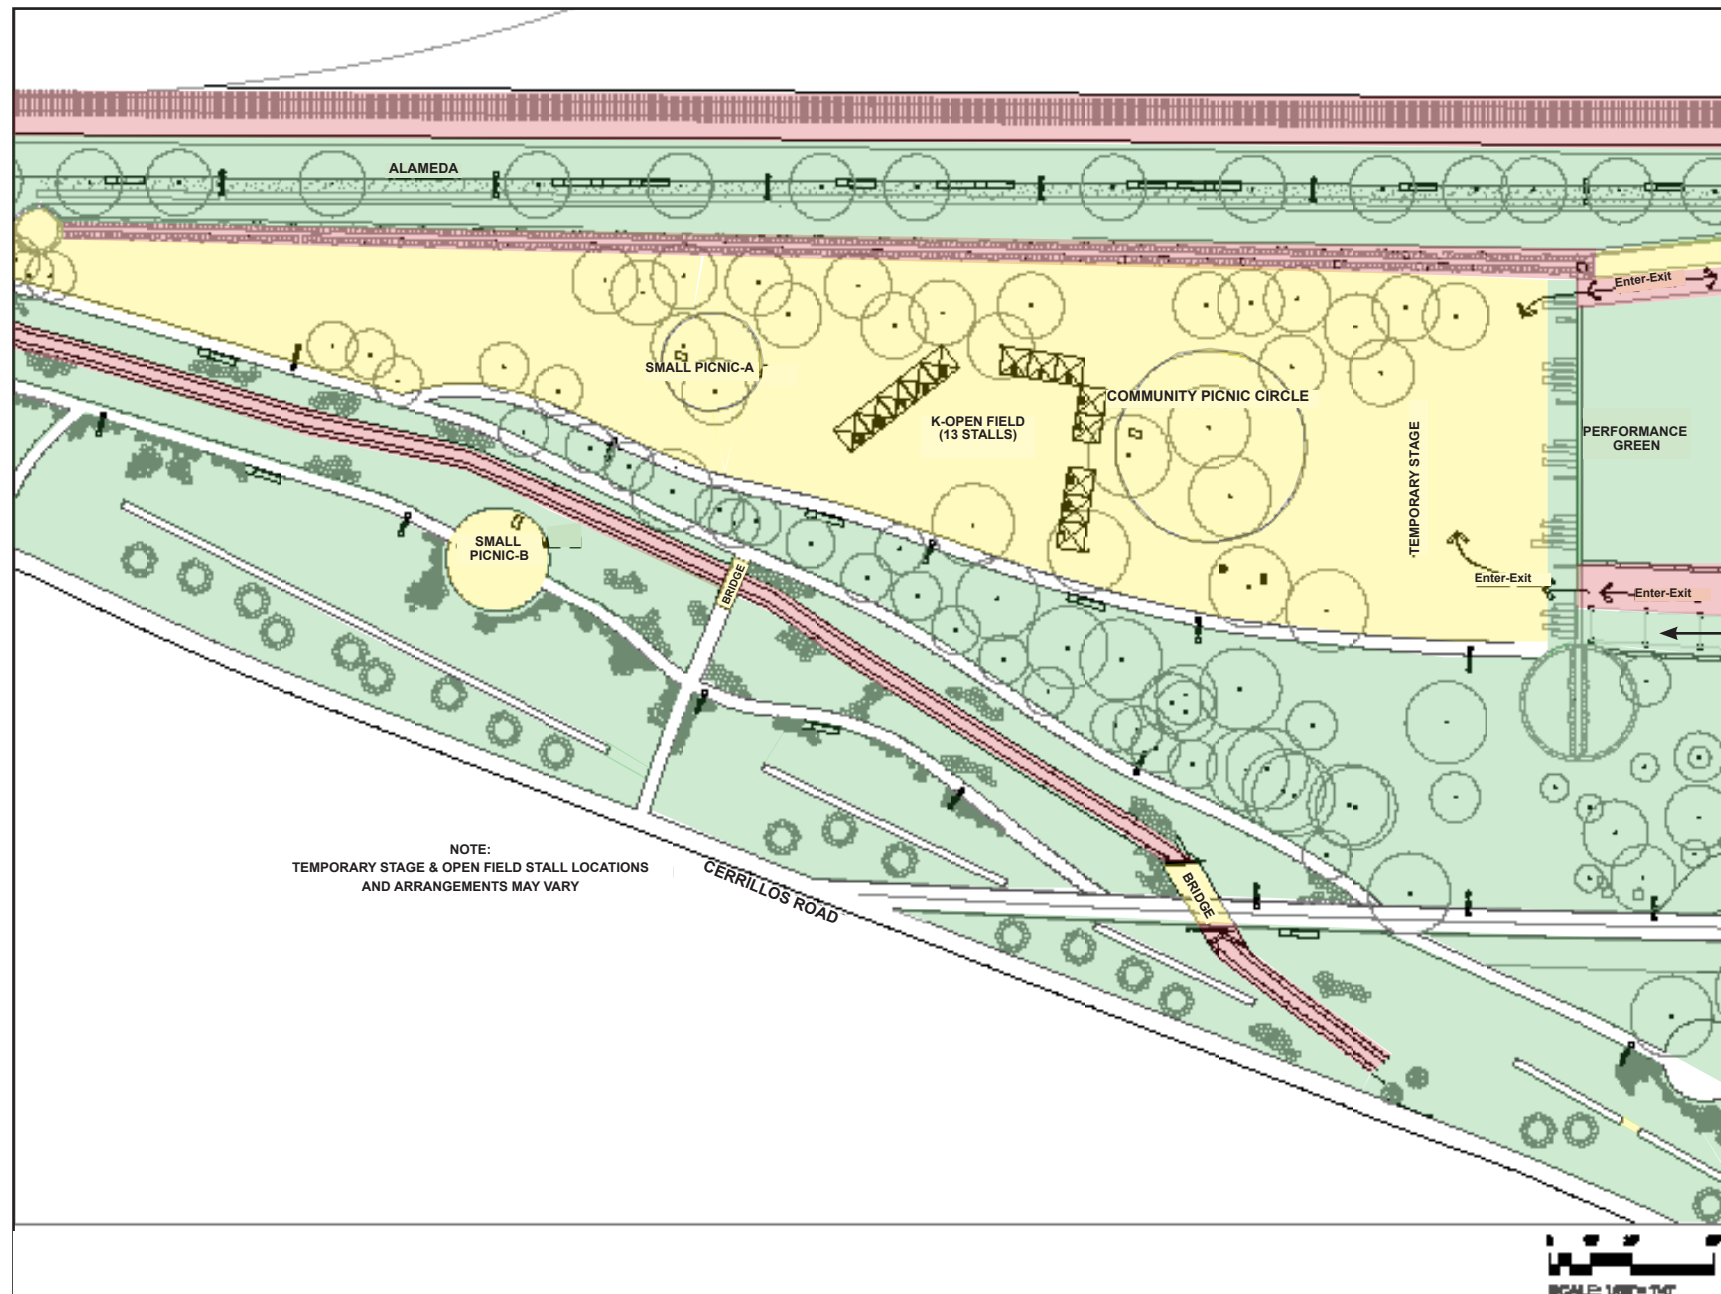

INDIVIDUAL AREA MAPS - SANTA FE RAILYARD CIRCULAR RAMADA AREA - SOUTH OF PASEO DE PERALTA

Key to colors of maps:

- = no art within these areas
- = maybe art in these areas
- = yes art in these areas
- = tenants spaces, city streets, sidewalks in the park, etc.  
(white areas are not under Railyard Art Committee jurisdiction)
- = tenant buildings
- = common areas maintained by SFRCC

**INDIVIDUAL AREA MAPS - SANTA FE RAILYARD AREAS - Alameda South + Ramada Entry + Park Ramada + Park Service Area - South of Paseo de Peralta**

- Key to colors of maps:
- = no art within these areas
  - = maybe art in these areas
  - = yes art in these areas
  - = tenants spaces, city streets, sidewalks in the park, etc.  
(white areas are not under Railyard Art Committee jurisdiction)
  - = tenant buildings
  - = common areas maintained by SFRCC

INDIVIDUAL AREA MAPS - SANTA FE RAILYARD AREA - Open Field - South of Paseo de Peralta

- Key to colors of maps:
- = no art within these areas
  - = maybe art in these areas
  - = yes art in these areas
  - = tenants spaces, city streets, sidewalks in the park, etc. (white areas are not under Railyard Art Committee jurisdiction)
  - = tenant buildings
  - = common areas maintained by SFRCC

INDIVIDUAL AREA MAPS - SANTA FE RAILYARD AREAS - Shade Structure + Plaza East + Plaza West - North of Paseo de Peralta

- Key to colors of maps:
- = no art within these areas
  - = maybe art in these areas
  - = yes art in these areas
  - = tenants spaces, city streets, sidewalks in the park, etc.  
(white areas are not under Railyard Art Committee jurisdiction)
  - = tenant buildings
  - = common areas maintained by SFRCC