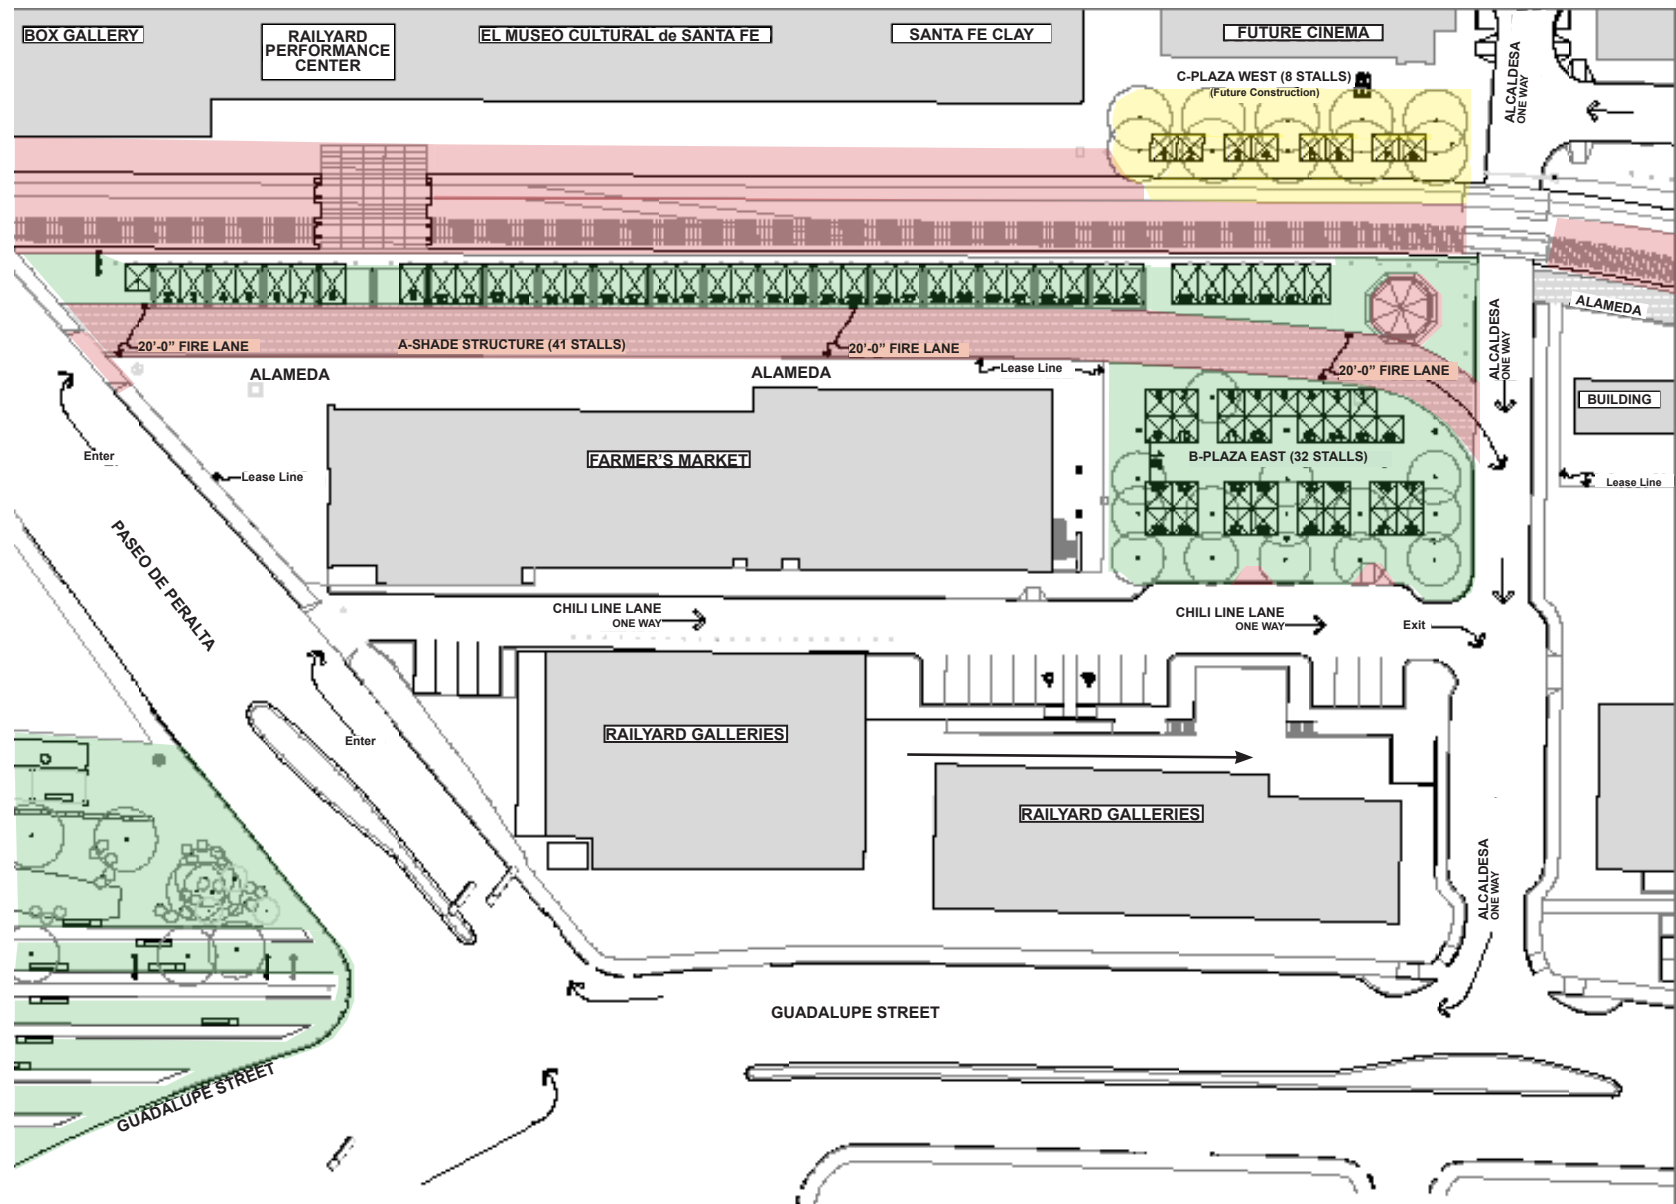

INDIVIDUAL AREA MAPS - SANTA FE RAILYARD CIRCULAR RAMADA AREA - SOUTH OF PASEO DE PERALTA

Key to colors of maps:

- = no art within these areas
- = maybe art in these areas
- = yes art in these areas
- = tenants spaces, city streets, sidewalks in the park, etc.  
(white areas are not under Railyard Art Committee jurisdiction)
- = tenant buildings
- = common areas maintained by SFRCC

**INDIVIDUAL AREA MAPS - SANTA FE RAILYARD AREAS - Alameda South + Ramada Entry + Park Ramada + Park Service Area - South of Paseo de Peralta**

- Key to colors of maps:
- = no art within these areas
  - = maybe art in these areas
  - = yes art in these areas
  - = tenants spaces, city streets, sidewalks in the park, etc.  
(white areas are not under Railyard Art Committee jurisdiction)
  - = tenant buildings
  - = common areas maintained by SFRCC

INDIVIDUAL AREA MAPS - SANTA FE RAILYARD AREA - Open Field - South of Paseo de Peralta

- Key to colors of maps:
- = no art within these areas
  - = maybe art in these areas
  - = yes art in these areas
  - = tenants spaces, city streets, sidewalks in the park, etc. (white areas are not under Railyard Art Committee jurisdiction)
  - = tenant buildings
  - = common areas maintained by SFRCC

INDIVIDUAL AREA MAPS - SANTA FE RAILYARD AREAS - Shade Structure + Plaza East + Plaza West - North of Paseo de Peralta

- Key to colors of maps:
- = no art within these areas
  - = maybe art in these areas
  - = yes art in these areas
  - = tenants spaces, city streets, sidewalks in the park, etc.  
(white areas are not under Railyard Art Committee jurisdiction)
  - = tenant buildings
  - = common areas maintained by SFRCC