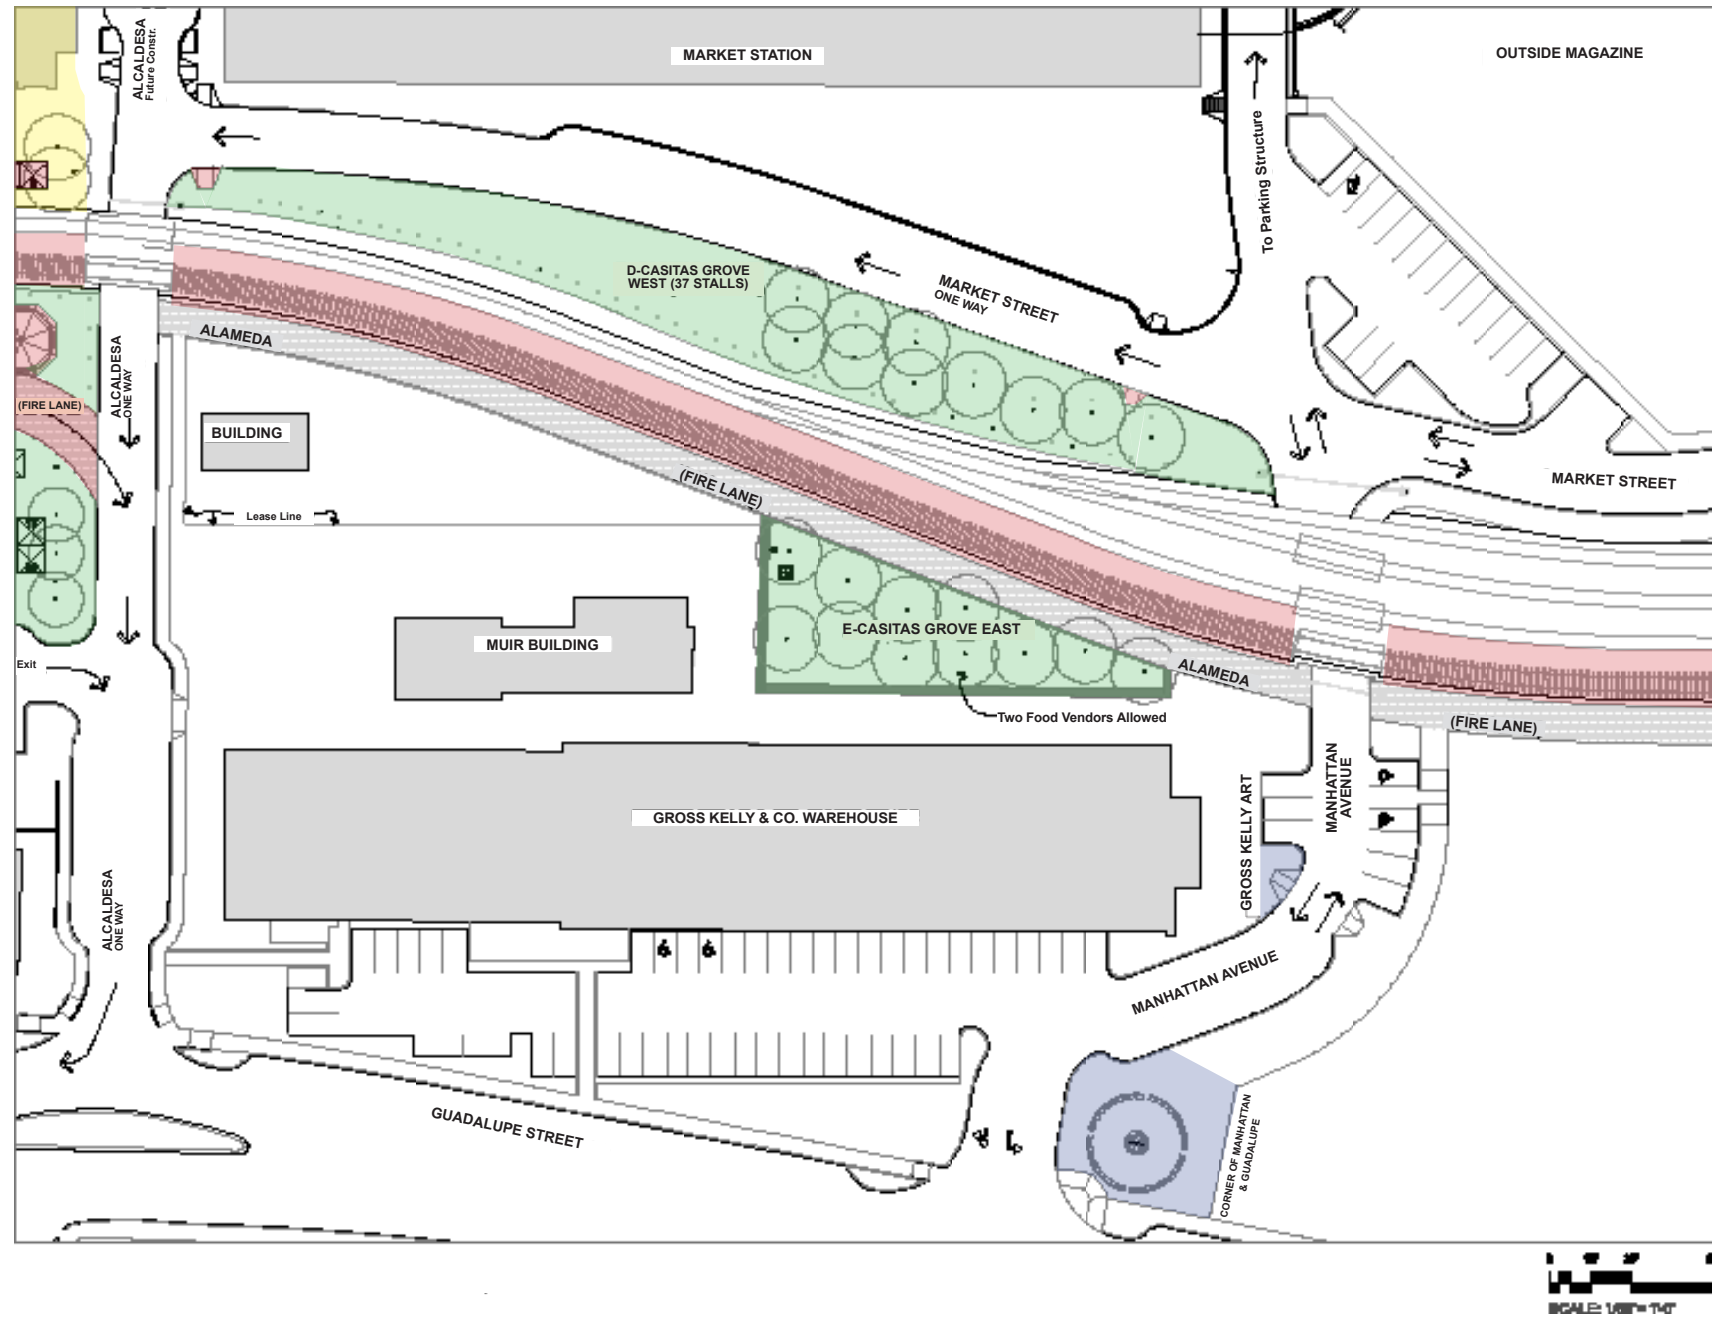

INDIVIDUAL AREA MAPS - SANTA FE RAILYARD CIRCULAR RAMADA AREA - SOUTH OF PASEO DE PERALTA

Key to colors of maps:

- = no art within these areas
- = maybe art in these areas
- = yes art in these areas
- = tenants spaces, city streets, sidewalks in the park, etc.  
(white areas are not under Railyard Art Committee jurisdiction)
- = tenant buildings
- = common areas maintained by SFRCC

**INDIVIDUAL AREA MAPS - SANTA FE RAILYARD AREAS - Alameda South + Ramada Entry + Park Ramada + Park Service Area - South of Paseo de Peralta**

- Key to colors of maps:
- = no art within these areas
  - = maybe art in these areas
  - = yes art in these areas
  - = tenants spaces, city streets, sidewalks in the park, etc.  
(white areas are not under Railyard Art Committee jurisdiction)
  - = tenant buildings
  - = common areas maintained by SFRCC

INDIVIDUAL AREA MAPS - SANTA FE RAILYARD AREA - Open Field - South of Paseo de Peralta

- Key to colors of maps:
- = no art within these areas
  - = maybe art in these areas
  - = yes art in these areas
  - = tenants spaces, city streets, sidewalks in the park, etc. (white areas are not under Railyard Art Committee jurisdiction)
  - = tenant buildings
  - = common areas maintained by SFRCC

INDIVIDUAL AREA MAPS - SANTA FE RAILYARD AREAS - Shade Structure + Plaza East + Plaza West - North of Paseo de Peralta

- Key to colors of maps:
- = no art within these areas
  - = maybe art in these areas
  - = yes art in these areas
  - = tenants spaces, city streets, sidewalks in the park, etc.  
(white areas are not under Railyard Art Committee jurisdiction)
  - = tenant buildings
  - = common areas maintained by SFRCC