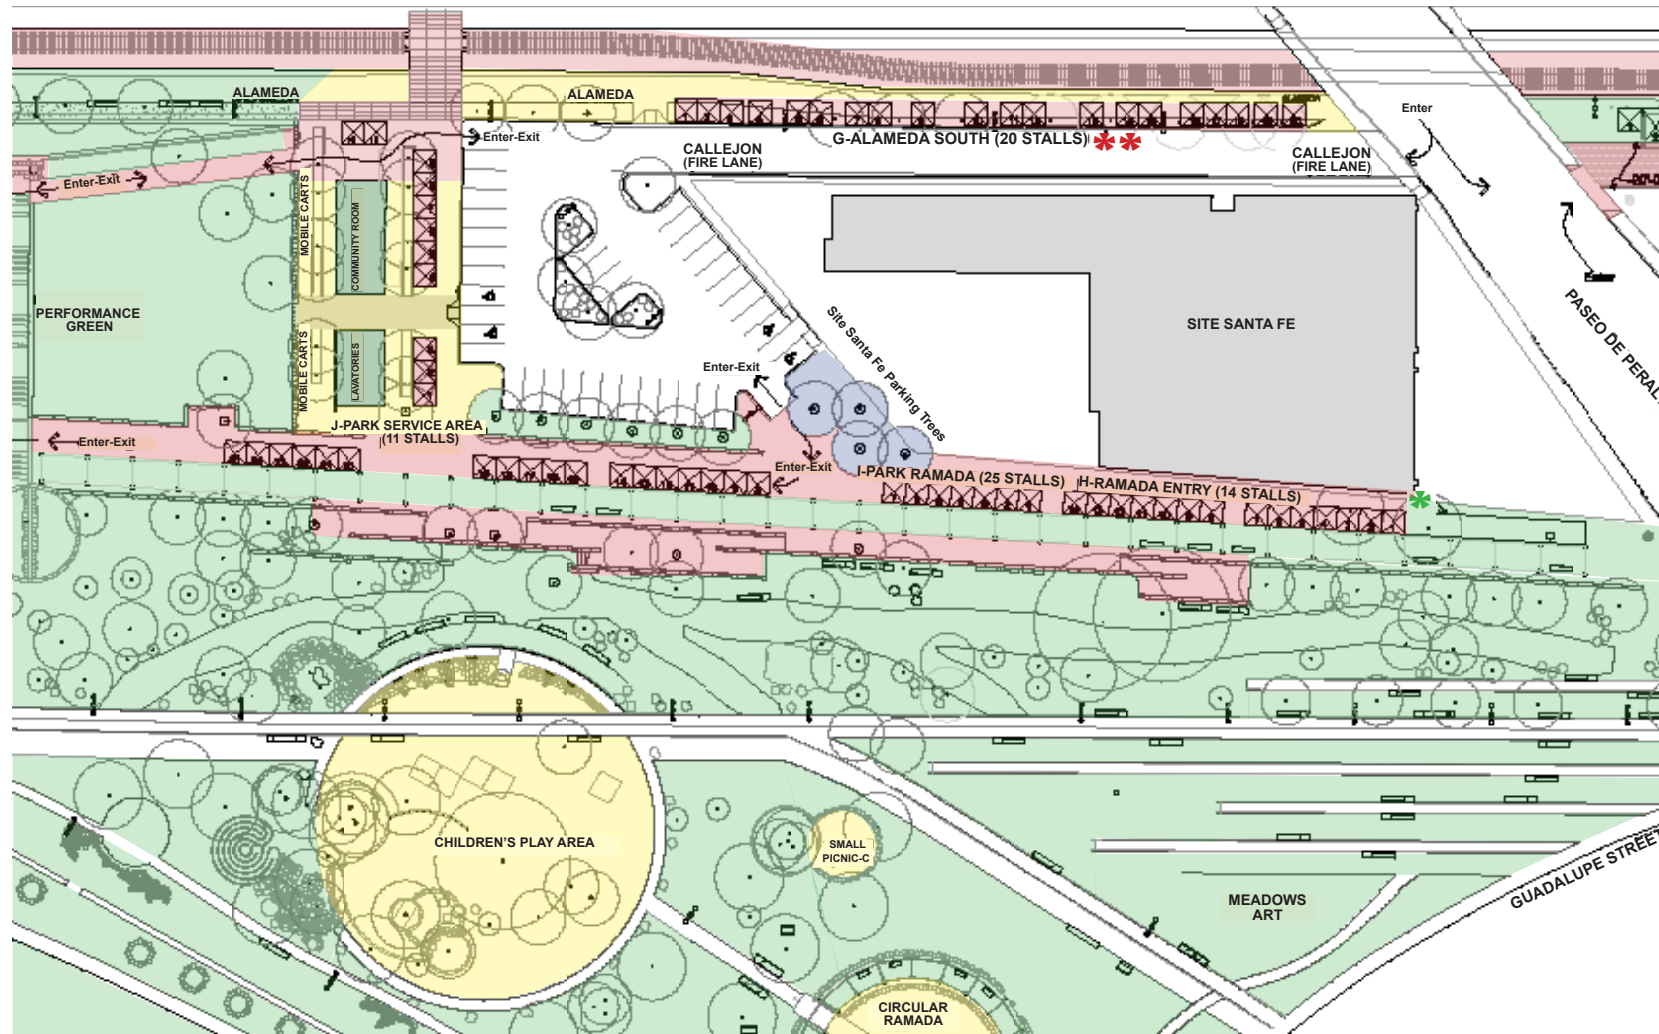

INDIVIDUAL AREA MAPS - SANTA FE RAILYARD CIRCULAR RAMADA AREA - SOUTH OF PASEO DE PERALTA

Key to colors of maps:

- = no art within these areas
- = maybe art in these areas
- = yes art in these areas
- = tenants spaces, city streets, sidewalks in the park, etc.  
(white areas are not under Railyard Art Committee jurisdiction)
- = tenant buildings
- = common areas maintained by SFRCC

**INDIVIDUAL AREA MAPS - SANTA FE RAILYARD AREAS - Alameda South + Ramada Entry + Park Ramada + Park Service Area - South of Paseo de Peralta**

- Key to colors of maps:
- = no art within these areas
  - = maybe art in these areas
  - = yes art in these areas
  - = tenants spaces, city streets, sidewalks in the park, etc.  
(white areas are not under Railyard Art Committee jurisdiction)
  - = tenant buildings
  - = common areas maintained by SFRCC

INDIVIDUAL AREA MAPS - SANTA FE RAILYARD AREA - Open Field - South of Paseo de Peralta

- Key to colors of maps:
- = no art within these areas
  - = maybe art in these areas
  - = yes art in these areas
  - = tenants spaces, city streets, sidewalks in the park, etc. (white areas are not under Railyard Art Committee jurisdiction)
  - = tenant buildings
  - = common areas maintained by SFRCC

INDIVIDUAL AREA MAPS - SANTA FE RAILYARD AREAS - Shade Structure + Plaza East + Plaza West - North of Paseo de Peralta

- Key to colors of maps:
- = no art within these areas
  - = maybe art in these areas
  - = yes art in these areas
  - = tenants spaces, city streets, sidewalks in the park, etc.  
(white areas are not under Railyard Art Committee jurisdiction)
  - = tenant buildings
  - = common areas maintained by SFRCC