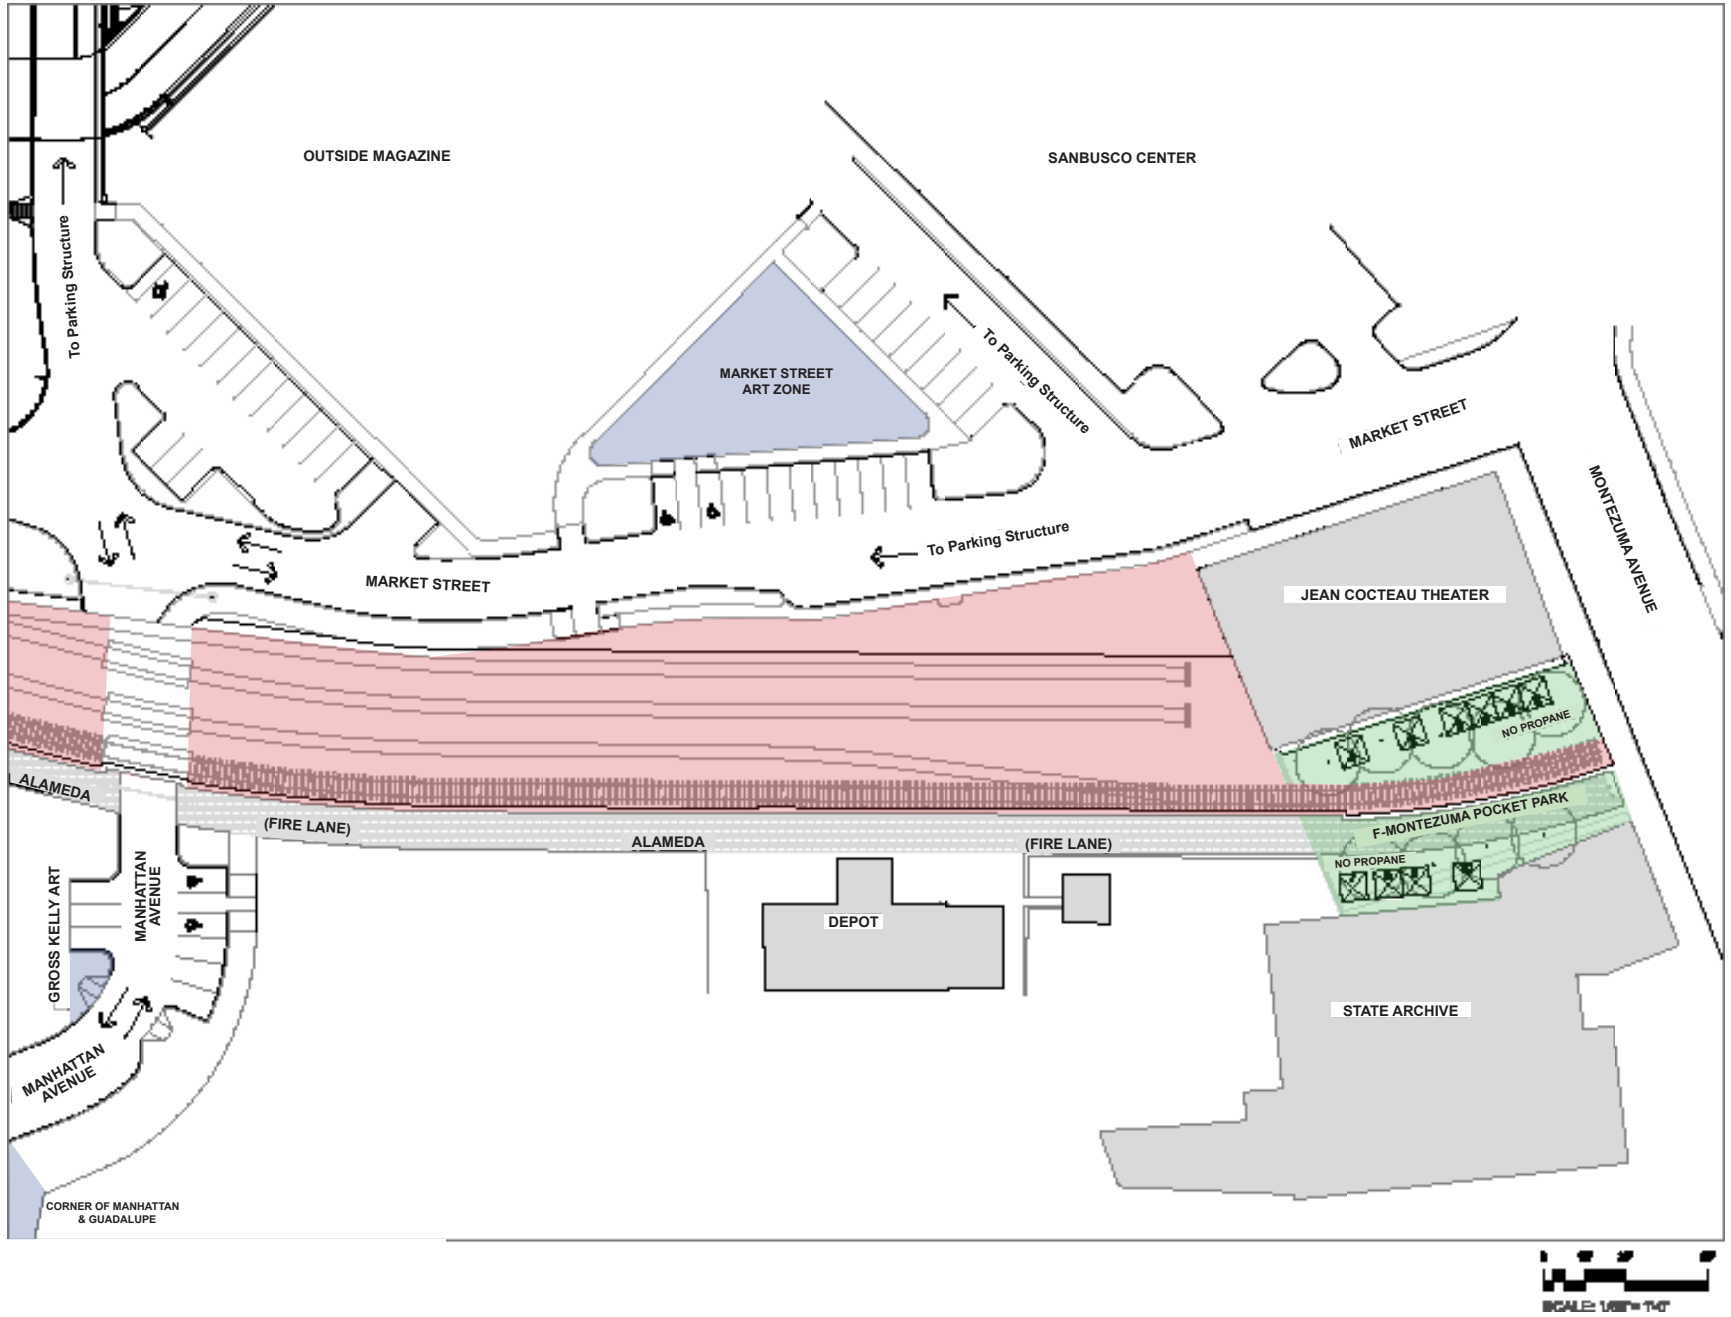

INDIVIDUAL AREA MAPS - SANTA FE RAILYARD AREAS - Casitas Grove West + Casitas Grove East - North of Paseo de Peralta

1. Key to colors of maps:
2. = no art within these areas
   - = maybe art in these areas
   - = yes art in these areas
   - = tenants spaces, city streets, sidewalks in the park, etc.
     (white areas are not under Railyard Art Committee jurisdiction)
   - = tenant buildings
   - = common areas maintained by SFRCC

INDIVIDUAL AREA MAPS - SANTA FE RAILYARD AREA - Montezuma Pocket Park - North of Paseo de Peralta