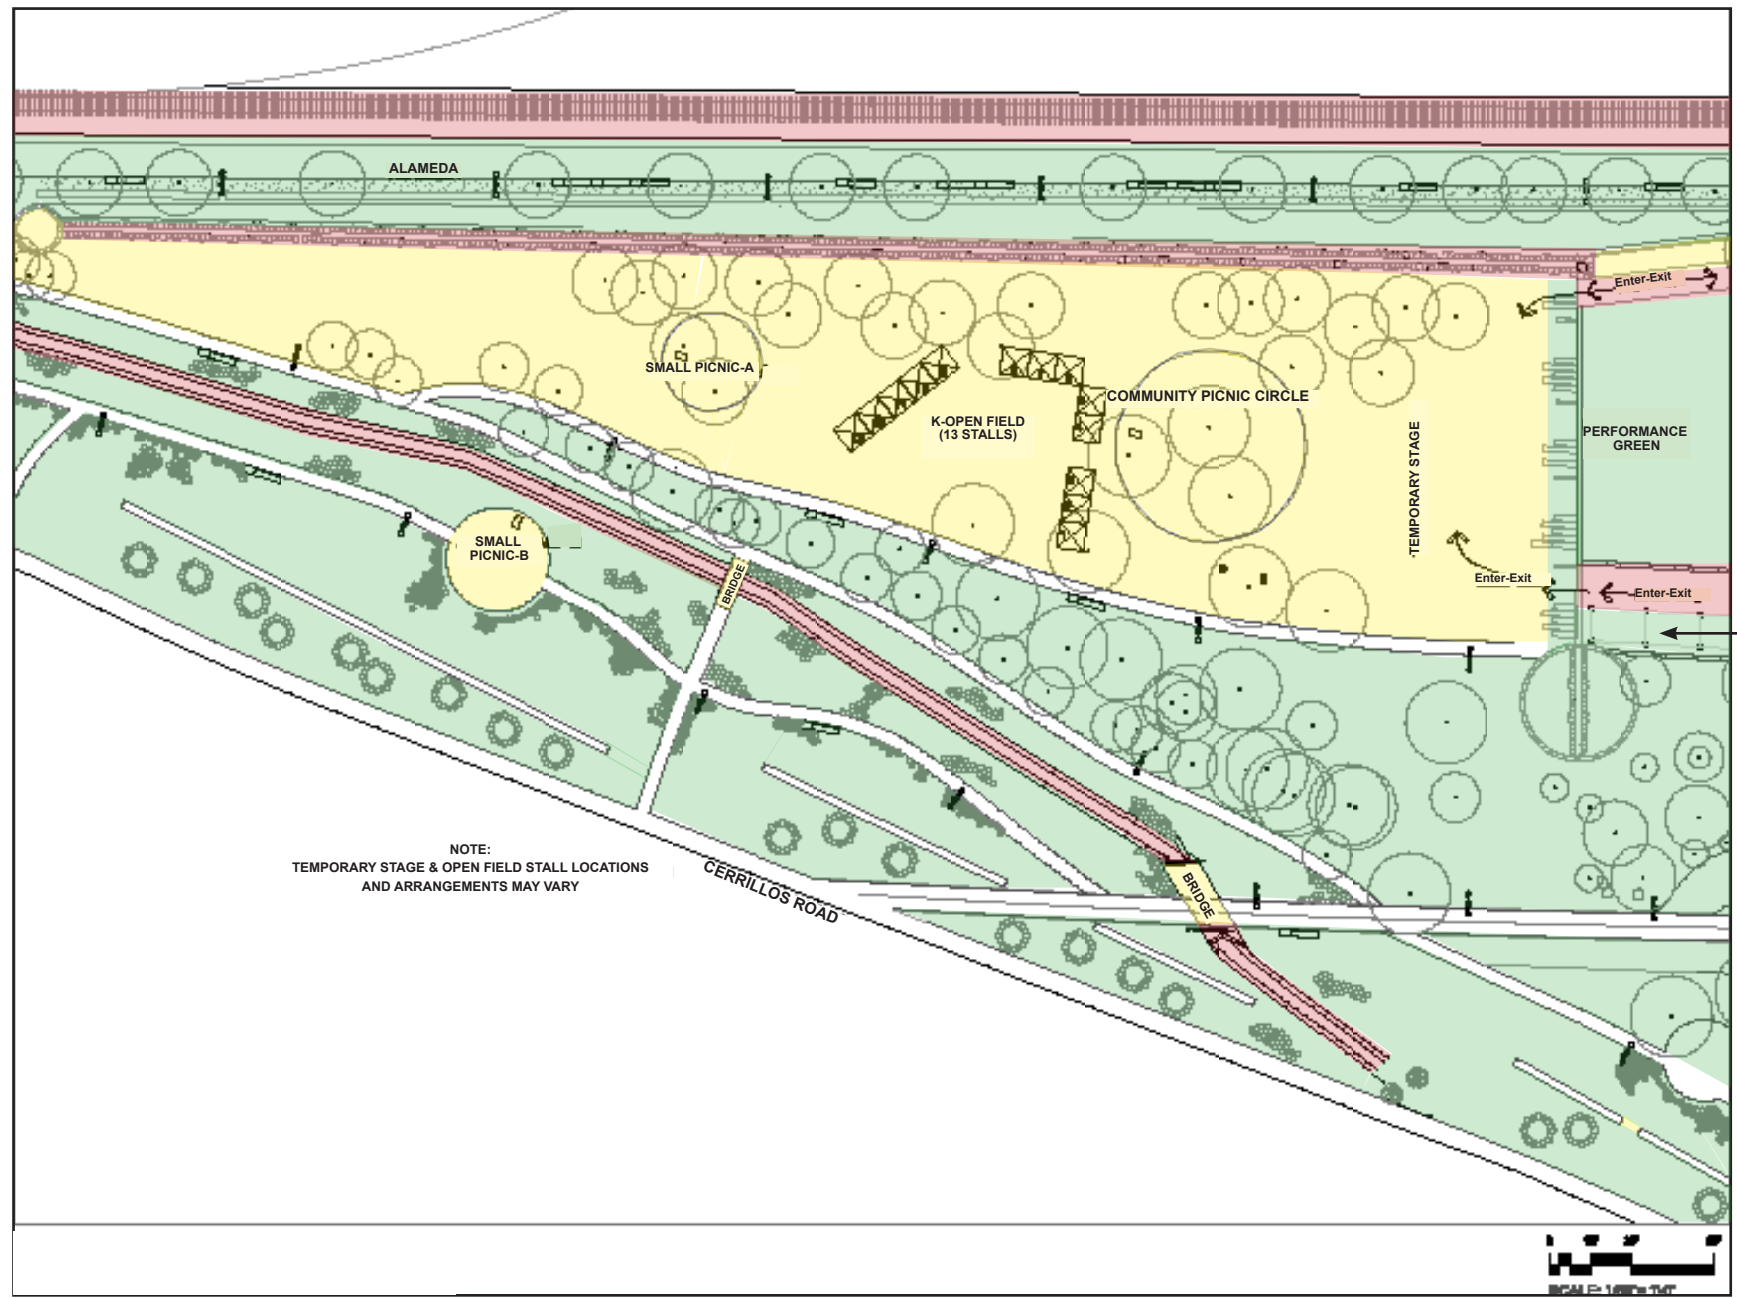

INDIVIDUAL AREA MAPS - SANTA FE RAILYARD CIRCULAR RAMADA AREA - SOUTH OF PASEO DE PERALTA

Key to colors of maps:

- = no art within these areas
- = maybe art in these areas
- = yes art in these areas
- = tenants spaces, city streets, sidewalks in the park, etc.
(white areas are not under Railyard Art Committee jurisdiction)
- = tenant buildings
- = common areas maintained by SFRCC

INDIVIDUAL AREA MAPS - SANTA FE RAILYARD AREAS - Alameda South + Ramada Entry + Park Ramada + Park Service Area - South of Paseo de Peralta

- Key to colors of maps:
- = no art within these areas
 - = maybe art in these areas
 - = yes art in these areas
 - = tenants spaces, city streets, sidewalks in the park, etc.
(white areas are not under Railyard Art Committee jurisdiction)
 - = tenant buildings
 - = common areas maintained by SFRCC

INDIVIDUAL AREA MAPS - SANTA FE RAILYARD AREA - Open Field - South of Paseo de Peralta

- Key to colors of maps:
- = no art within these areas
 - = maybe art in these areas
 - = yes art in these areas
 - = tenants spaces, city streets, sidewalks in the park, etc.
(white areas are not under Railyard Art Committee jurisdiction)
 - = tenant buildings
 - = common areas maintained by SFRCC

- Key to colors of maps:
- = no art within these areas
 - = maybe art in these areas
 - = yes art in these areas
 - = tenants spaces, city streets, sidewalks in the park, etc.
(white areas are not under Railyard Art Committee jurisdiction)
 - = tenant buildings
 - = common areas maintained by SFRCC