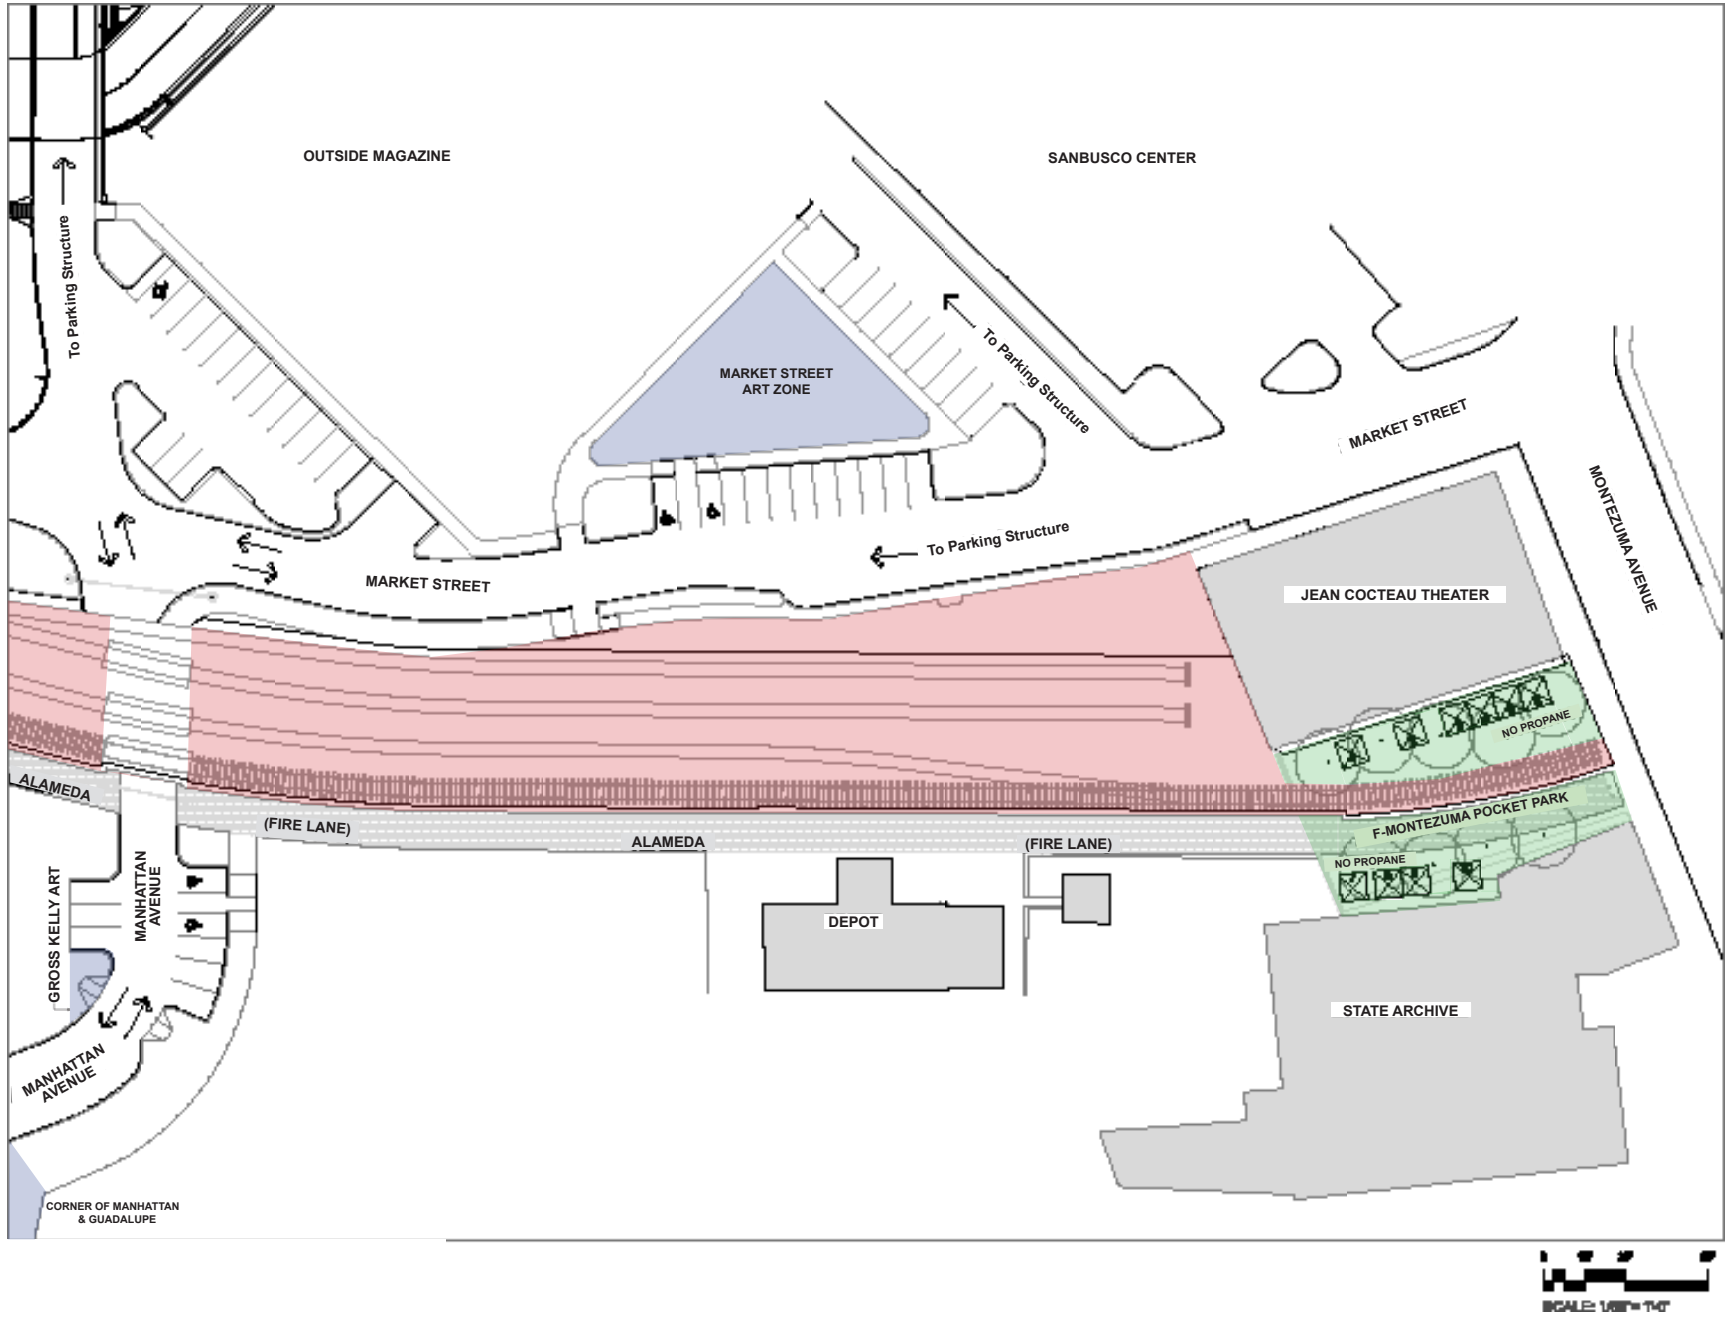

INDIVIDUAL AREA MAPS - SANTA FE RAILYARD CIRCULAR RAMADA AREA - SOUTH OF PASEO DE PERALTA

Key to colors of maps:

- = no art within these areas
- = maybe art in these areas
- = yes art in these areas
- = tenants spaces, city streets, sidewalks in the park, etc.
(white areas are not under Railyard Art Committee jurisdiction)
- = tenant buildings
- = common areas maintained by SFRCC

INDIVIDUAL AREA MAPS - SANTA FE RAILYARD AREAS - Alameda South + Ramada Entry + Park Ramada + Park Service Area - South of Paseo de Peralta

- Key to colors of maps:
- = no art within these areas
 - = maybe art in these areas
 - = yes art in these areas
 - = tenants spaces, city streets, sidewalks in the park, etc.
(white areas are not under Railyard Art Committee jurisdiction)
 - = tenant buildings
 - = common areas maintained by SFRCC

INDIVIDUAL AREA MAPS - SANTA FE RAILYARD AREA - Open Field - South of Paseo de Peralta

- Key to colors of maps:
- = no art within these areas
 - = maybe art in these areas
 - = yes art in these areas
 - = tenants spaces, city streets, sidewalks in the park, etc.
(white areas are not under Railyard Art Committee jurisdiction)
 - = tenant buildings
 - = common areas maintained by SFRCC

INDIVIDUAL AREA MAPS - SANTA FE RAILYARD AREAS - Shade Structure + Plaza East + Plaza West - North of Paseo de Peralta

INDIVIDUAL AREA MAPS - SANTA FE RAILYARD AREAS - Casitas Grove West + Casitas Grove East - North of Paseo de Peralta