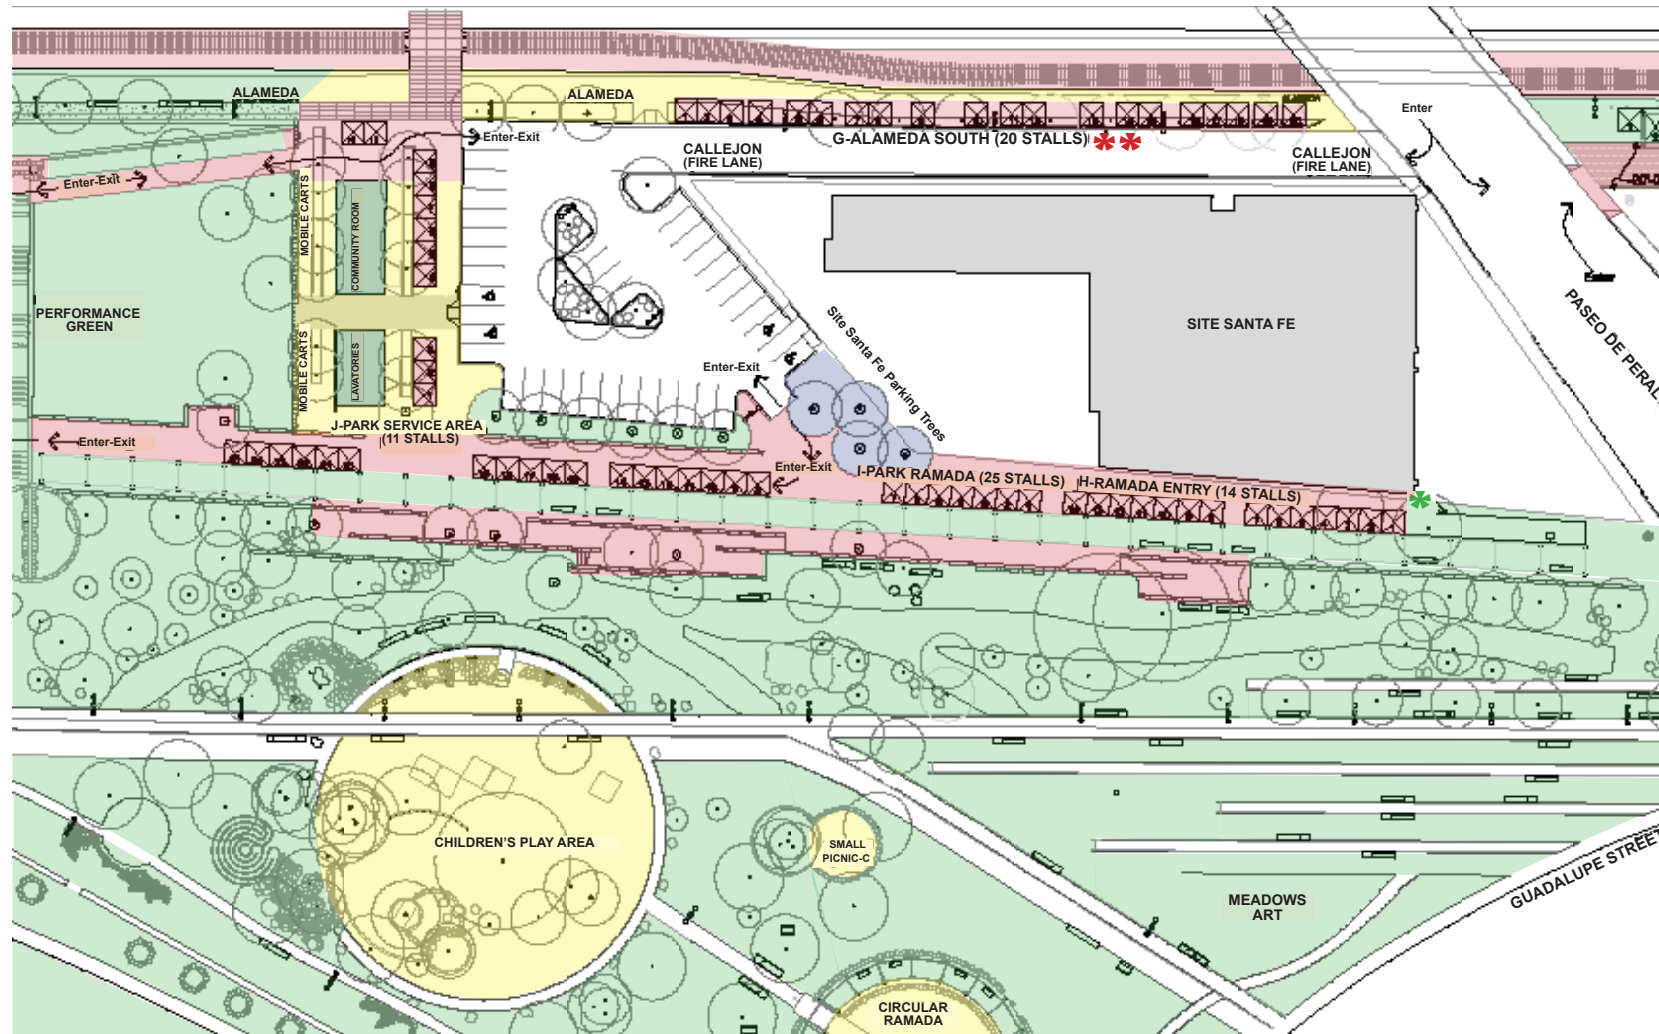

INDIVIDUAL AREA MAPS - SANTA FE RAILYARD CIRCULAR RAMADA AREA - SOUTH OF PASEO DE PERALTA

Key to colors of maps:

- = no art within these areas
- = maybe art in these areas
- = yes art in these areas
- = tenants spaces, city streets, sidewalks in the park, etc.
(white areas are not under Railyard Art Committee jurisdiction)
- = tenant buildings
- = common areas maintained by SFRCC

INDIVIDUAL AREA MAPS - SANTA FE RAILYARD AREAS - Alameda South + Ramada Entry + Park Ramada + Park Service Area - South of Paseo de Peralta

- Key to colors of maps:
- = no art within these areas
 - = maybe art in these areas
 - = yes art in these areas
 - = tenants spaces, city streets, sidewalks in the park, etc.
(white areas are not under Railyard Art Committee jurisdiction)
 - = tenant buildings
 - = common areas maintained by SFRCC

INDIVIDUAL AREA MAPS - SANTA FE RAILYARD AREA - Open Field - South of Paseo de Peralta

- Key to colors of maps:
- = no art within these areas
 - = maybe art in these areas
 - = yes art in these areas
 - = tenants spaces, city streets, sidewalks in the park, etc.
(white areas are not under Railyard Art Committee jurisdiction)
 - = tenant buildings
 - = common areas maintained by SFRCC

- Key to colors of maps:
- = no art within these areas
 - = maybe art in these areas
 - = yes art in these areas
 - = tenants spaces, city streets, sidewalks in the park, etc.
(white areas are not under Railyard Art Committee jurisdiction)
 - = tenant buildings
 - = common areas maintained by SFRCC