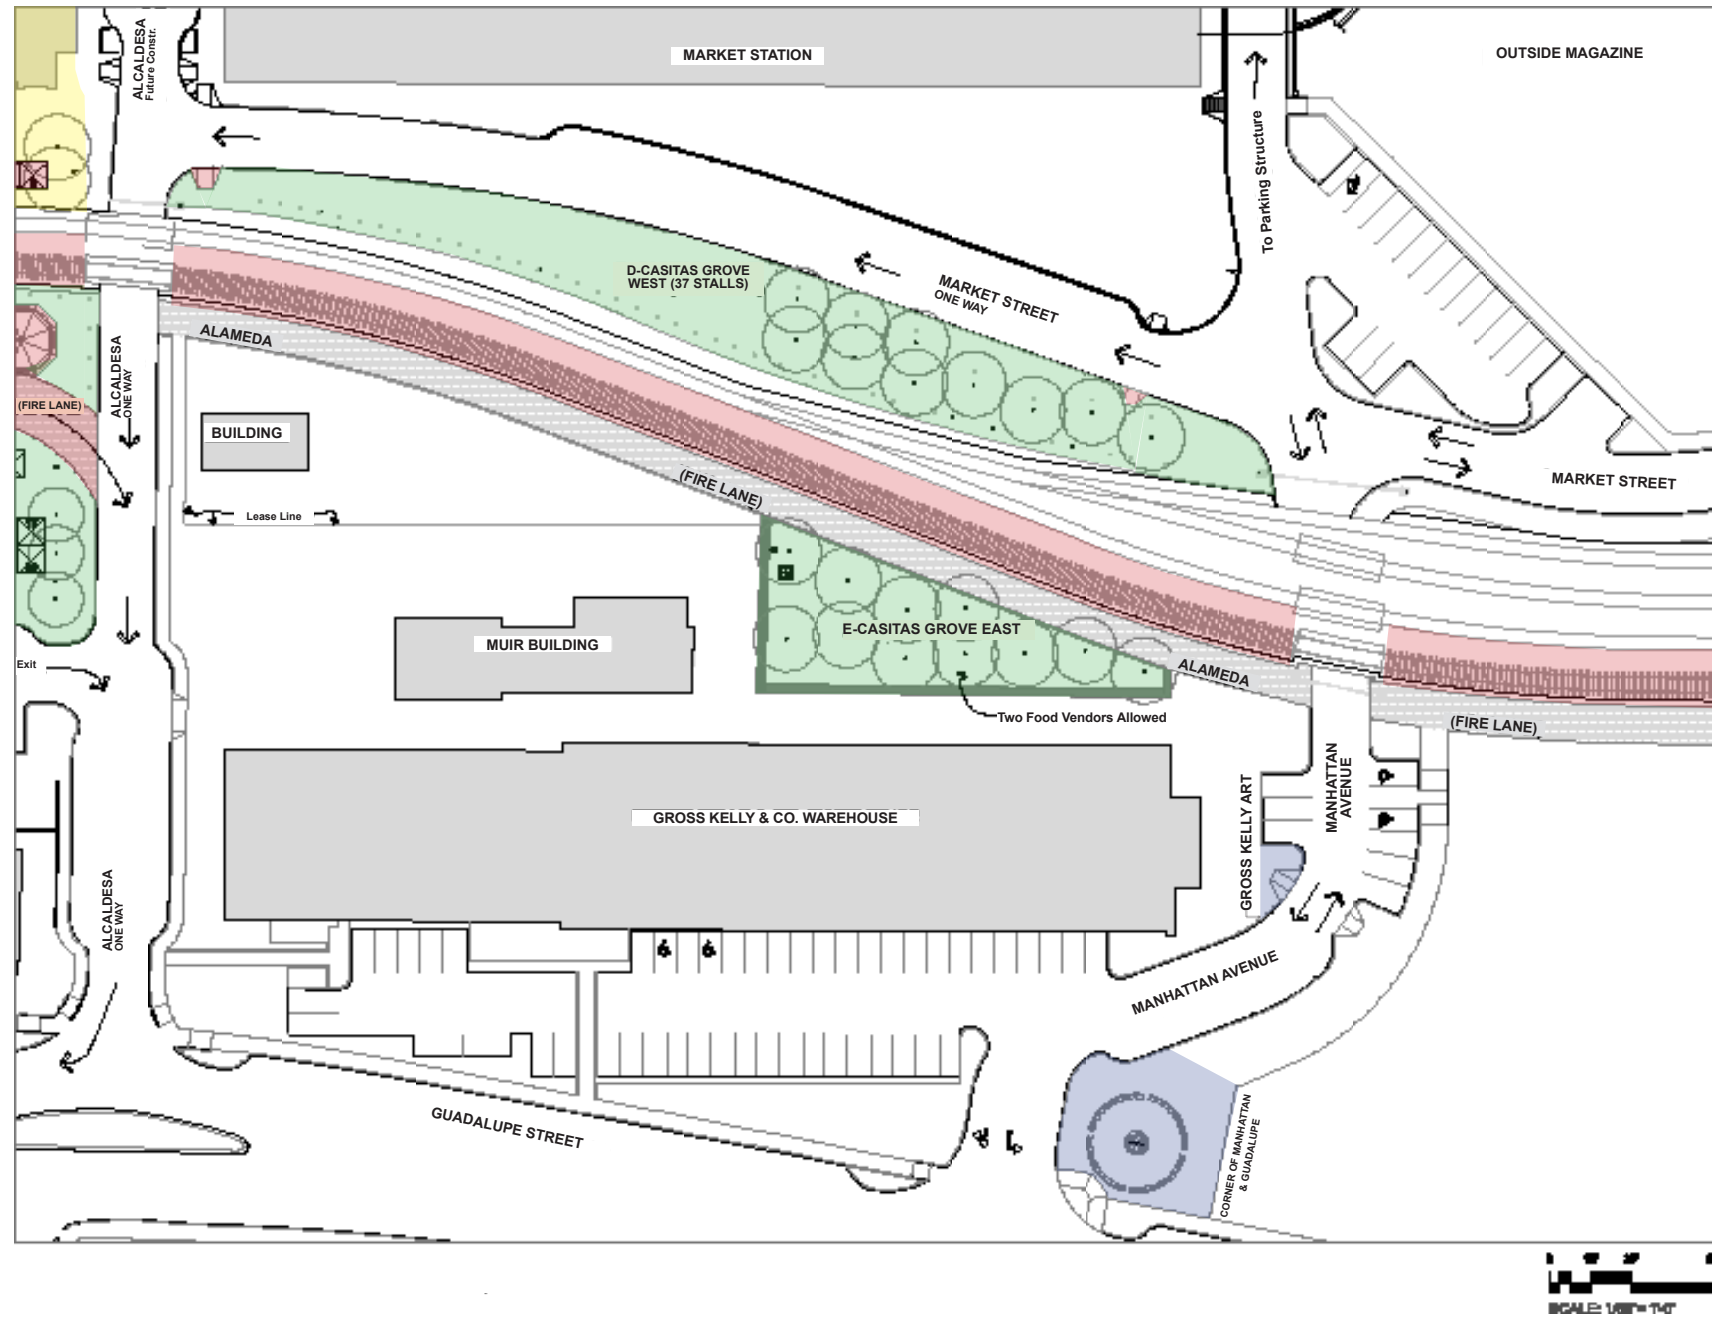

INDIVIDUAL AREA MAPS - SANTA FE RAILYARD CIRCULAR RAMADA AREA - SOUTH OF PASEO DE PERALTA

Key to colors of maps:

- = no art within these areas
- = maybe art in these areas
- = yes art in these areas
- = tenants spaces, city streets, sidewalks in the park, etc.
(white areas are not under Railyard Art Committee jurisdiction)
- = tenant buildings
- = common areas maintained by SFRCC

INDIVIDUAL AREA MAPS - SANTA FE RAILYARD AREAS - Alameda South + Ramada Entry + Park Ramada + Park Service Area - South of Paseo de Peralta

- Key to colors of maps:
- = no art within these areas
 - = maybe art in these areas
 - = yes art in these areas
 - = tenants spaces, city streets, sidewalks in the park, etc.
(white areas are not under Railyard Art Committee jurisdiction)
 - = tenant buildings
 - = common areas maintained by SFRCC

INDIVIDUAL AREA MAPS - SANTA FE RAILYARD AREA - Open Field - South of Paseo de Peralta

- Key to colors of maps:
- = no art within these areas
 - = maybe art in these areas
 - = yes art in these areas
 - = tenants spaces, city streets, sidewalks in the park, etc.
(white areas are not under Railyard Art Committee jurisdiction)
 - = tenant buildings
 - = common areas maintained by SFRCC

INDIVIDUAL AREA MAPS - SANTA FE RAILYARD AREAS - Shade Structure + Plaza East + Plaza West - North of Paseo de Peralta

INDIVIDUAL AREA MAPS - SANTA FE RAILYARD AREAS - Casitas Grove West + Casitas Grove East - North of Paseo de Peralta