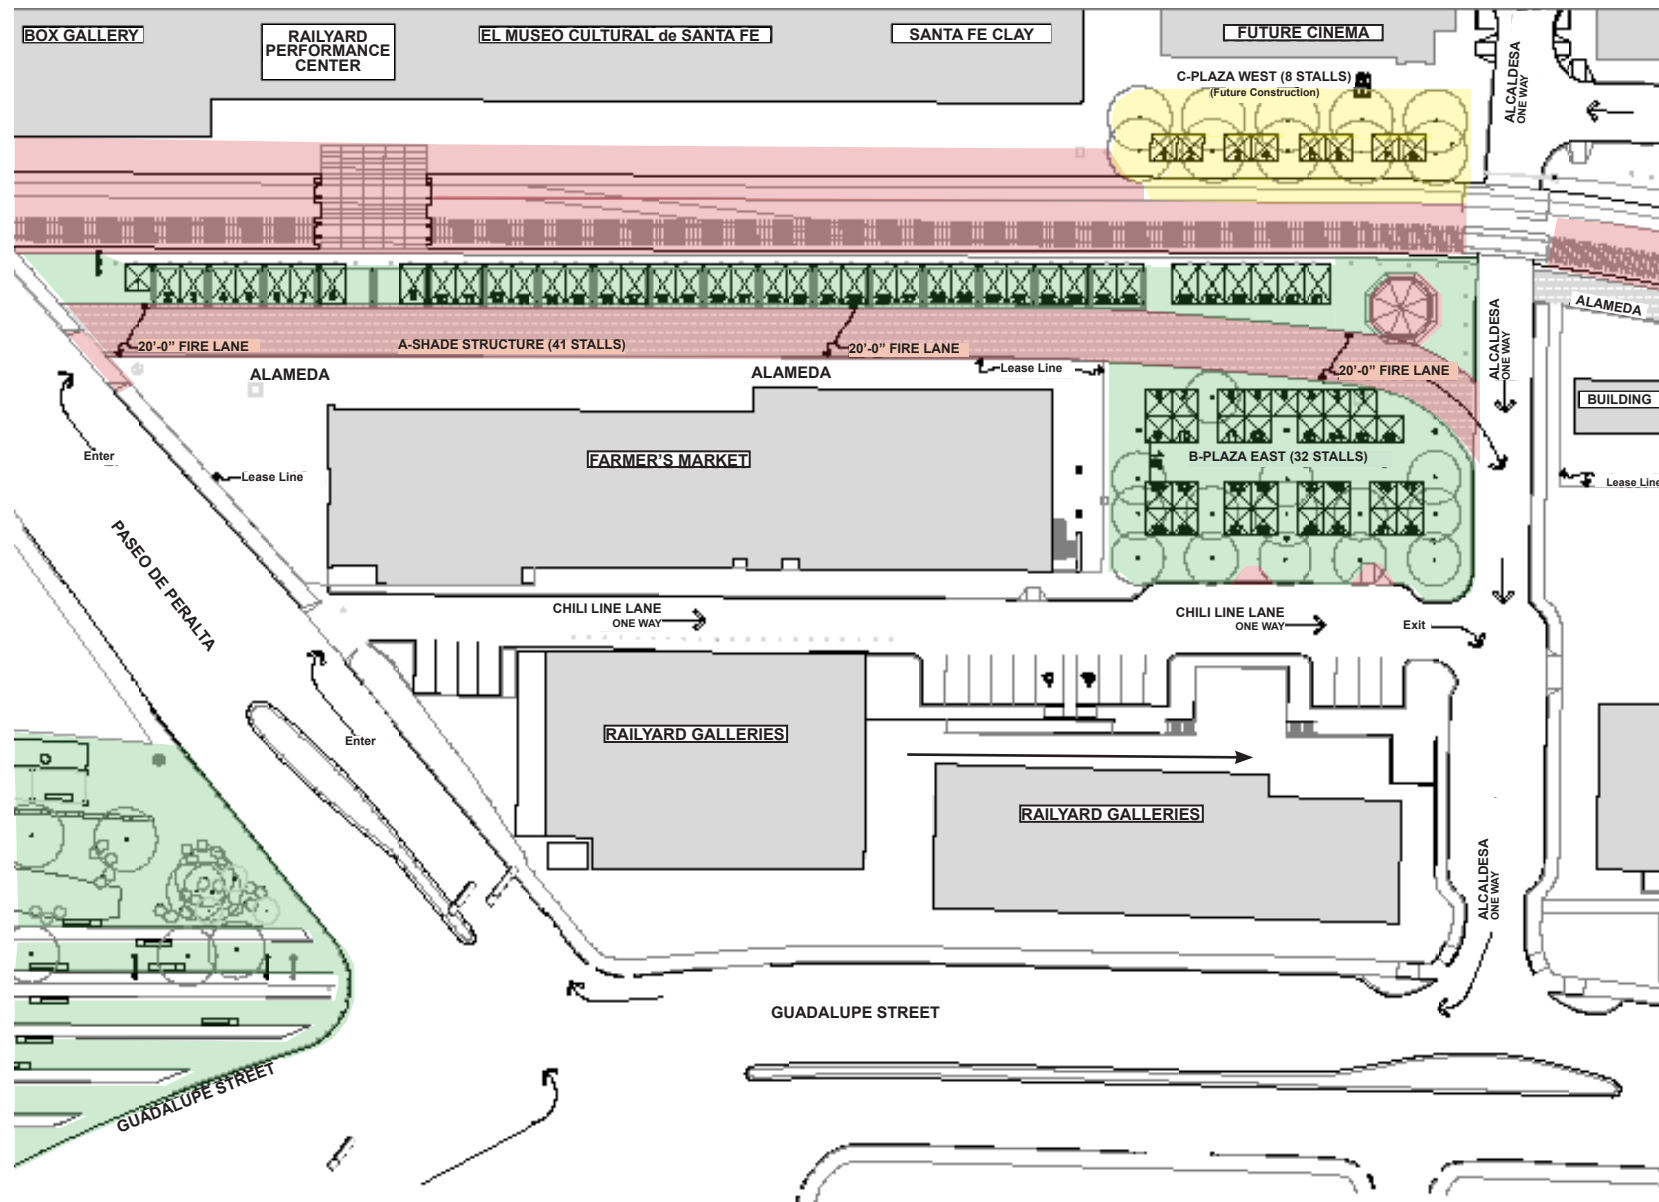

INDIVIDUAL AREA MAPS - SANTA FE RAILYARD CIRCULAR RAMADA AREA - SOUTH OF PASEO DE PERALTA

Key to colors of maps:

- = no art within these areas
- = maybe art in these areas
- = yes art in these areas
- = tenants spaces, city streets, sidewalks in the park, etc.
(white areas are not under Railyard Art Committee jurisdiction)
- = tenant buildings
- = common areas maintained by SFRCC

INDIVIDUAL AREA MAPS - SANTA FE RAILYARD AREAS - Alameda South + Ramada Entry + Park Ramada + Park Service Area - South of Paseo de Peralta

- Key to colors of maps:
- = no art within these areas
 - = maybe art in these areas
 - = yes art in these areas
 - = tenants spaces, city streets, sidewalks in the park, etc.
(white areas are not under Railyard Art Committee jurisdiction)
 - = tenant buildings
 - = common areas maintained by SFRCC

INDIVIDUAL AREA MAPS - SANTA FE RAILYARD AREA - Open Field - South of Paseo de Peralta

- Key to colors of maps:
- = no art within these areas
 - = maybe art in these areas
 - = yes art in these areas
 - = tenants spaces, city streets, sidewalks in the park, etc.
(white areas are not under Railyard Art Committee jurisdiction)
 - = tenant buildings
 - = common areas maintained by SFRCC

- Key to colors of maps:
- = no art within these areas
 - = maybe art in these areas
 - = yes art in these areas
 - = tenants spaces, city streets, sidewalks in the park, etc.
(white areas are not under Railyard Art Committee jurisdiction)
 - = tenant buildings
 - = common areas maintained by SFRCC